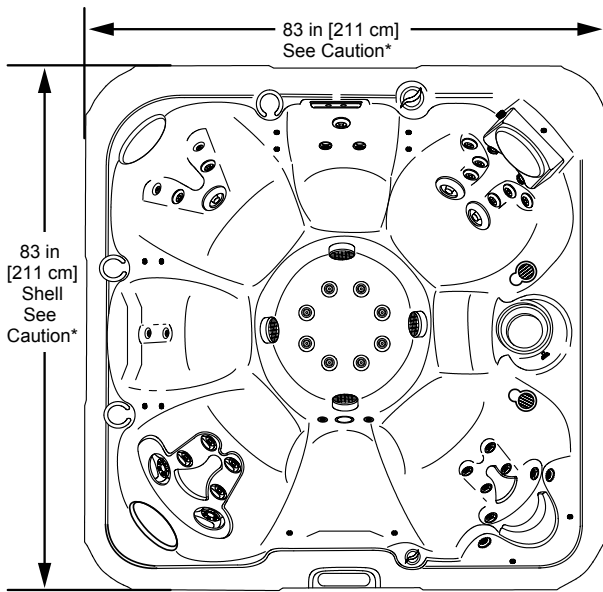

Sojourn

Note:

1. Subject to change without notice.
2. Engineering specs may differ slightly from brochure.
3. For E-Z lifter installation allow 18" (45.7cm) clearance on the backside of the spa.
4. Alternative cabinets may add significant weight. Ask your dealer for exact details.

*Caution:

Due to manufacturing tolerances there could be some minor differences between the actual spa and the drawing above. **If site planning is critical to such tolerances, be sure to measure your actual spa.**