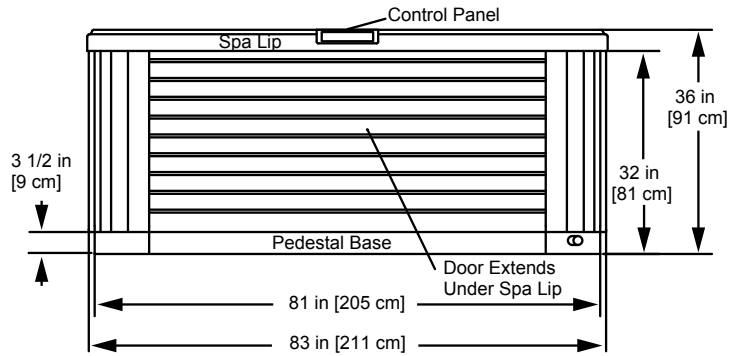

Front View of Spa