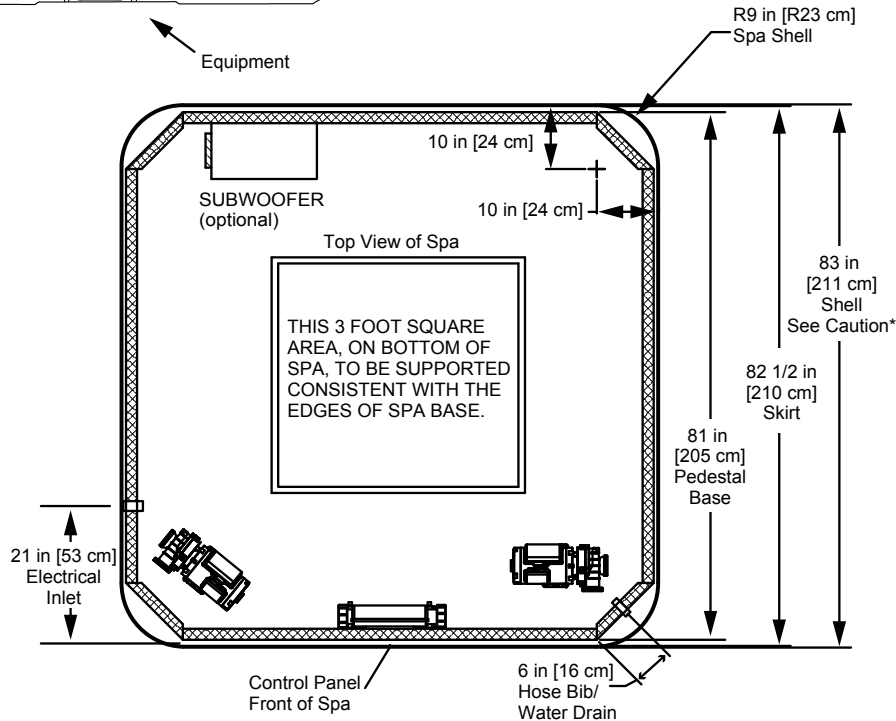

# Sojourn

Front View of Spa

**Note:**

1. Subject to change without notice.
2. Engineering specs may differ slightly from brochure.
3. For E-Z lifter installation allow 18" (45.7cm) clearance on the backside of the spa.
4. Alternative cabinets may add significant weight. Ask your dealer for exact details.

**\*Caution:**

Due to manufacturing tolerances there could be some minor differences between the actual spa and the drawing above. **If site planning is critical to such tolerances, be sure to measure your actual spa.**