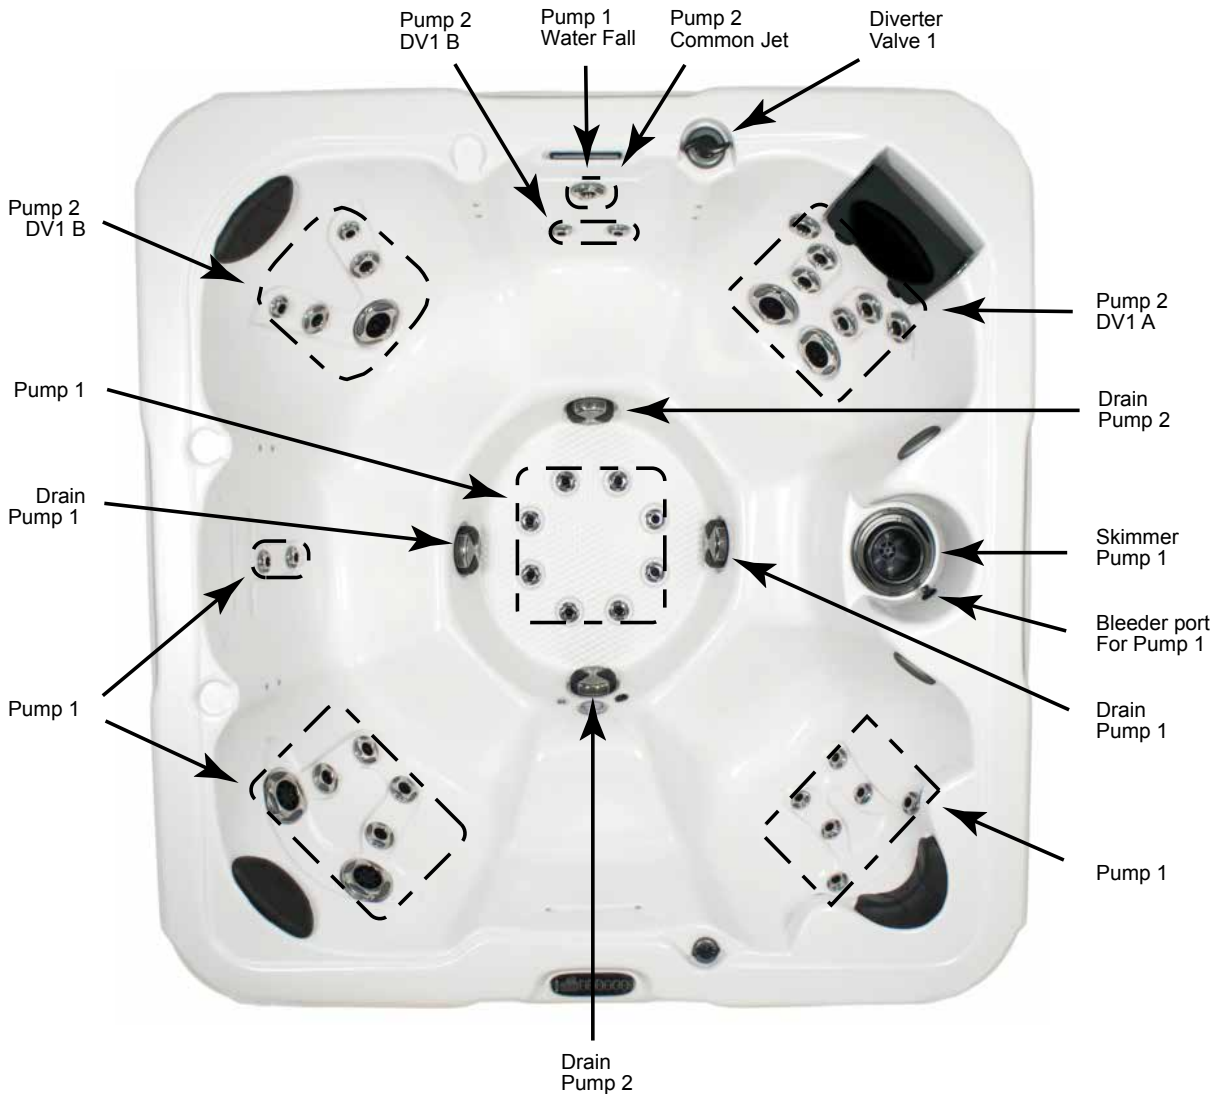

Sojourn

Massage Selector Diagram

- DV1 A = Diverter Valve 1 (A position Clockwise)
- DV1 B = Diverter Valve 1 (B Position Counter Clockwise)
- DV1 C = Diverter Valve 1 (Neutral Position)

Spa Operation Subject to Change without Notice

Seat Depths

- 1 = 26.00" (66.04 cm)
- 2 = 26.00" (66.04 cm)
- 3 = 28.00" (71.12 cm)
- 4 = 25.00" (63.50 cm)
- 5 = 28.00" (71.12 cm)
- 6 = 26.00" (66.04 cm)

- 7 = 16.00" (40.64 cm)
- 8 = 29.00" (73.66 cm)

Listed dimensions represent distance from top of acrylic to lowest point in seat. Tolerance $\pm 0.5"$ (1.27 cm).