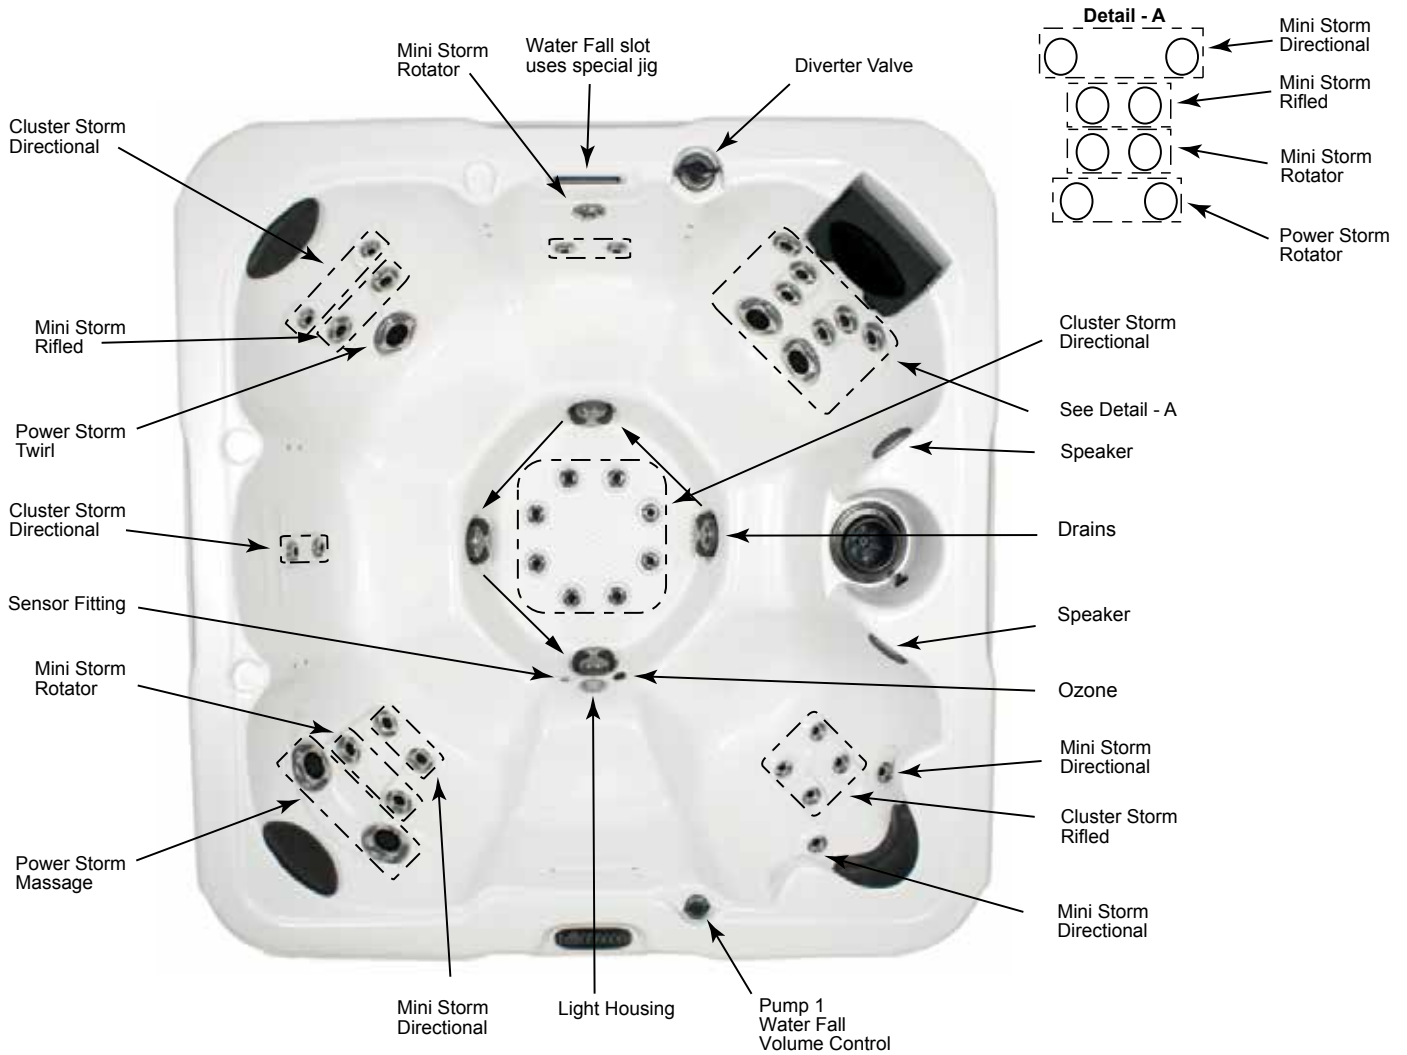

Sojourn

Jet Designation

Dimensions/Operation/Specifications are Subject to Change Without Notice

42 Total Jets (textured)

Total Jets